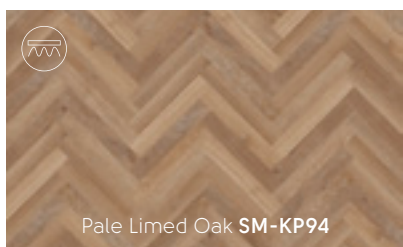

Grey Limed Oak KP138 | SCB-KP138-6

Light Worn Oak KP104

Light Worn Oak KP104

Urban Spotted Gum KP141

Design tip

Create impact across a room using the full sized planks of our Knight Tile range to create a timeless herringbone design, ideal for contemporary and classic interiors alike.

Urban Spotted Gum KP141

Grey Studio Oak KP152

Grey Studio Oak SM-KP152

Quayside Oak KP148

Grey Studio Oak SM-KP152

= available in gluedown | = available in rigid core | = available in loose lay

Our Inspiration

Our designers sourced these beautiful planks from Amsterdam, Holland where they found them recovered from an old wind-powered sawmill. These characterful boards had been smoked which highlighted the visible knots and strong grain detail. The variation in tone, grain and burnished black knots add to the character of these planks, the colour variation gives options for a variety of interior spaces. This characterful oak design is available in three colourways, Washed, Natural and Traditional in a 36" x 6" plank, with two of those colours also available in matching small plank.