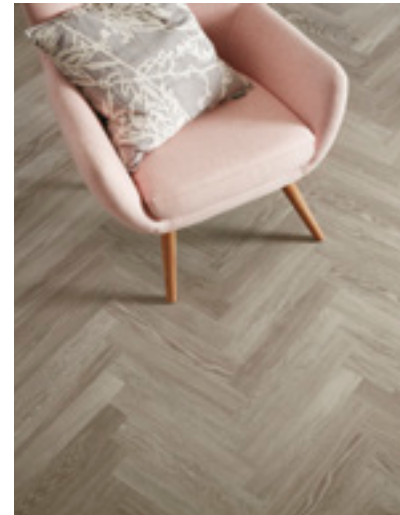

Accessible style

Our popular Knight Tile collection is our most affordable range, offering versatility to home decorators. Taking inspiration from a variety of oaks, driftwoods and pines, the full collection gives a wide variety of choice for every interior.

This collection covers a range of finishes, including rustic, lime washed and painted looks in both traditional and herringbone plank sizes, all finished with a light surface texture. From the pale tones of Washed Scandi Pine to the deep, brown hues of Aged Oak, there is a design and colourway suited for contemporary to rustic interiors.

Offering a flexible mix of gluedown and rigid core formats in both full-sized planks and modern herringbone, this collection is ideal for home decorators looking to create stylish interiors with a sense of flow over different subfloor conditions, including uneven or drying floors or where sound transmission from rooms above is a consideration.

Featured product: Grey Limed Oak **SM-KP138** with Quadrant border