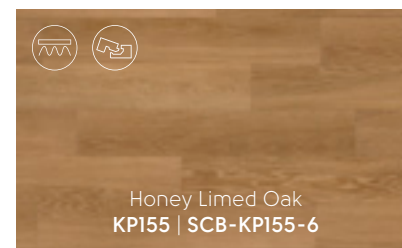

Urban Spotted Gum KP141

Grey Studio Oak KP152

Grey Studio Oak SM-KP152

Quayside Oak KP148

Grey Studio Oak SM-KP152

= available in gluedown | = available in rigid core | = available in loose lay

Our Inspiration

Our designers sourced these beautiful planks from Amsterdam, Holland where they found them recovered from an old wind-powered sawmill. These characterful boards had been smoked which highlighted the visible knots and strong grain detail. The variation in tone, grain and burnished black knots add to the character of these planks, the colour variation gives options for a variety of interior spaces. This characterful oak design is available in three colourways, Washed, Natural and Traditional in a 36" x 6" plank, with two of those colours also available in matching small plank.