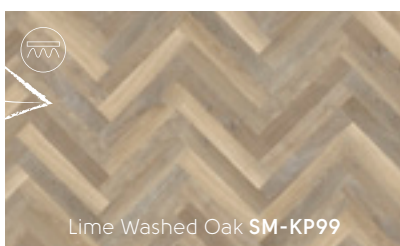

This collection covers a range of finishes, including rustic, lime washed and painted looks in both traditional and herringbone plank sizes, all finished with a light surface texture. From the pale tones of Washed Scandi Pine to the deep, brown hues of Aged Oak, there is a design and colourway suited for contemporary to rustic interiors.

Washed Scandi Pine **KP132** with DS12 3mm design strip

Nordic Limed Oak **KP153**

Nordic Limed Oak **KP153**

Dutch Limed Oak
KP154 | SCB-KP154-6

Dutch Limed Oak **SM-KP154**

Dutch Limed Oak **SM-KP154**

= available in gluedown | = available in rigid core | = available in loose lay

"By combining classic touches with practical materials and pops of vivid colour, we have transformed our house into a contemporary, family-friendly home," shares Hannah.

Modern classic

This worn, sun bleached driftwood effect is now available in a smaller 18"x 3" plank which can be laid in a herringbone or block design for an extra sense of style.