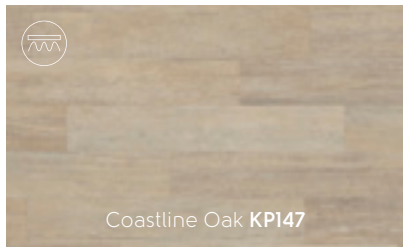

This collection covers a range of finishes, including rustic, lime washed and painted looks in both traditional and herringbone plank sizes, all finished with a light surface texture. From the pale tones of Washed Scandi Pine to the deep, brown hues of Aged Oak, there is a design and colourway suited for contemporary to rustic interiors.

"By combining classic touches with practical materials and pops of vivid colour, we have transformed our house into a contemporary, family-friendly home," shares Hannah.

Modern classic

This worn, sun bleached driftwood effect is now available in a smaller 18"x 3" plank which can be laid in a herringbone or block design for an extra sense of style.