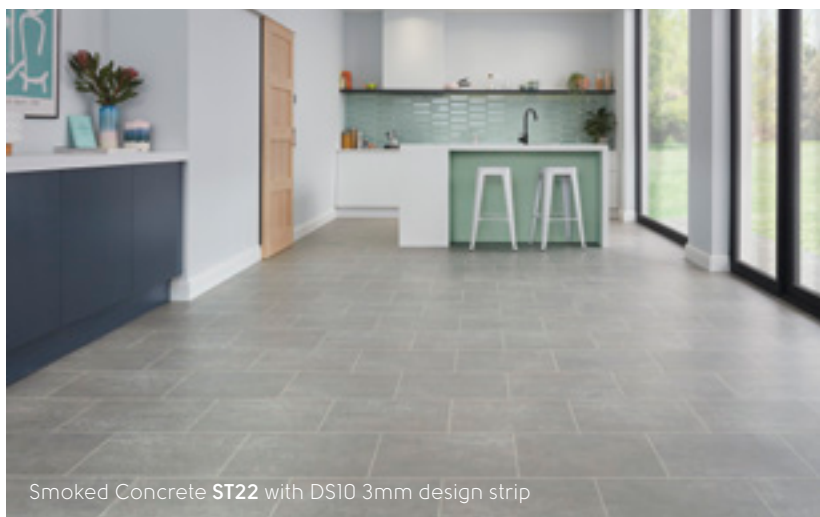

Honed Pebble Slate **ST20** | SCB-ST20-18

Olten Stone **ST24**

Olten Stone **ST24**

 = available in gluedown |  = available in rigid core |  = available in loose lay

Our Inspiration

The original source material for this design came from volcanic rock, dating back 300 million years. Sourced from quarries located in the heart of England's Lake District, our design team have taken inspiration from the characterful details of the linear markings and fractured features to create the riven slate design. Demonstrating the beautiful natural textures of this raw material, use riven slate to introduce dark and sultry tones to your home to create an air of sophistication to any interior.

This collection covers a range of finishes, including rustic, lime washed and painted looks in both traditional and herringbone plank sizes, all finished with a light surface texture. From the pale tones of Washed Scandi Pine to the deep, brown hues of Aged Oak, there is a design and colourway suited for contemporary to rustic interiors.

Our designers sourced these beautiful planks from Amsterdam, Holland where they found them recovered from an old wind-powered sawmill. These characterful boards had been smoked which highlighted the visible knots and strong grain detail. The variation in tone, grain and burnished black knots add to the character of these planks, the colour variation gives options for a variety of interior spaces. This characterful oak design is available in three colourways, Washed, Natural and Traditional in a 36" x 6" plank, with two of those colours also available in matching small plank.