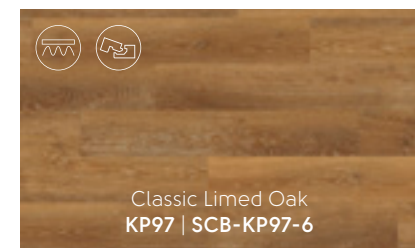

= available in gluedown | = available in rigid core | = available in loose lay