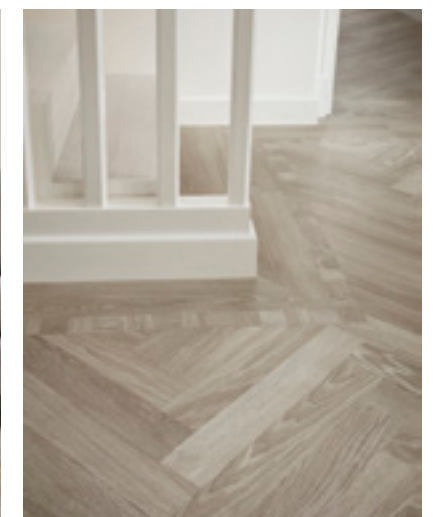

Accessible style

Our popular Knight Tile collection is our most affordable range, offering versatility to home decorators. Taking inspiration from a variety of oaks, driftwoods and pines, the full collection gives a wide variety of choice for every interior.

This collection covers a range of finishes, including rustic, lime washed and painted looks in both traditional and herringbone plank sizes, all finished with a light surface texture. From the pale tones of Washed Scandi Pine to the deep, brown hues of Aged Oak, there is a design and colourway suited for contemporary to rustic interiors.

Offering a flexible mix of gluedown and rigid core formats in both full-sized planks and modern herringbone, this collection is ideal for home decorators looking to create stylish interiors with a sense of flow over different subfloor conditions, including uneven or drying floors or where sound transmission from rooms above is a consideration.

Featured product: Grey Limed Oak **SM-KP138** with Quadrant border