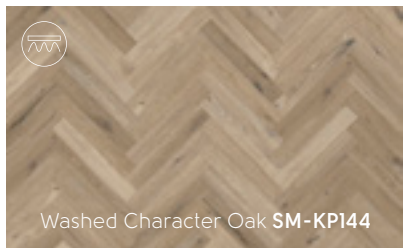

Washed Character Oak KP144 | SCB-KP144-6

Washed Character Oak KP144 | SCB-KP144-6

Washed Character Oak SM-KP144