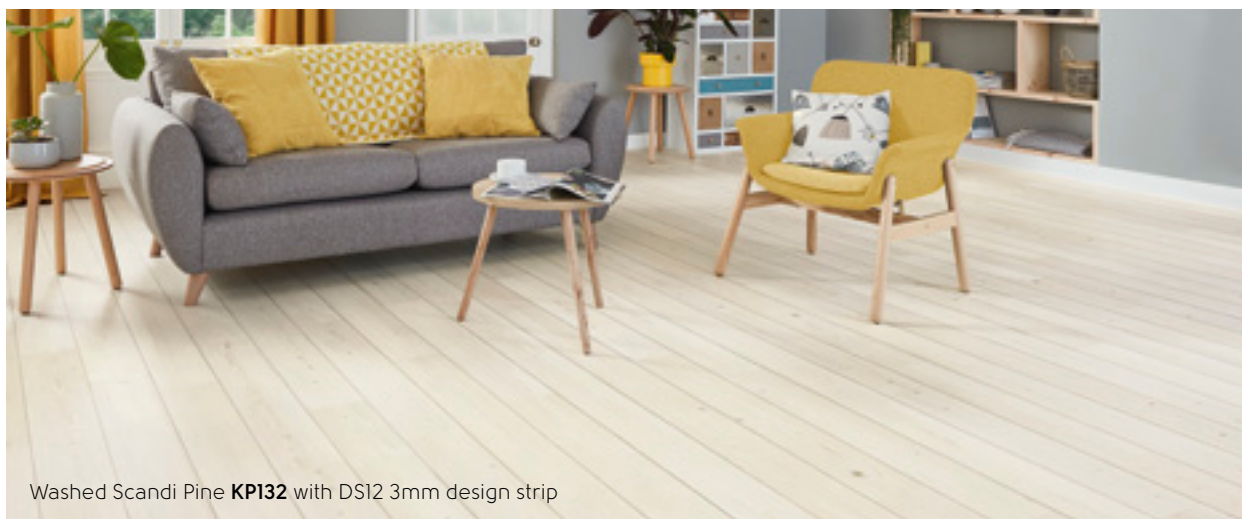

Grey Scandi Pine **KP131**

Washed Scandi Pine **KP132** with DS12 3mm design strip