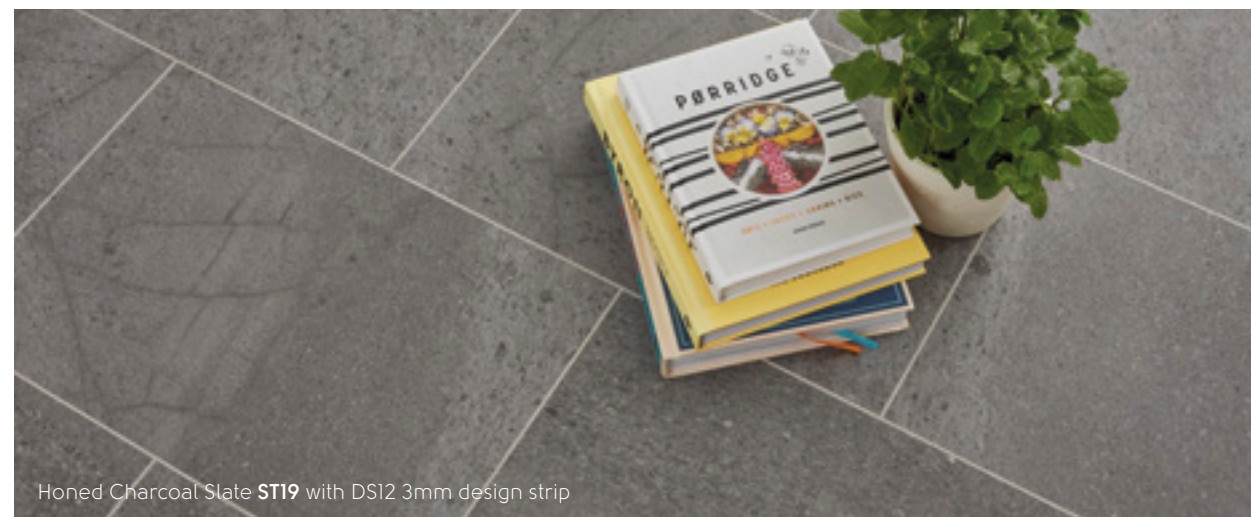

Honed Pebble Slate **ST20** | SCB-ST20-18

Olten Stone **ST24**

Olten Stone **ST24**

 = available in gluedown |  = available in rigid core |  = available in loose lay

Our Inspiration

The original source material for this design came from volcanic rock, dating back 300 million years. Sourced from quarries located in the heart of England's Lake District, our design team have taken inspiration from the characterful details of the linear markings and fractured features to create the riven slate design. Demonstrating the beautiful natural textures of this raw material, use riven slate to introduce dark and sultry tones to your home to create an air of sophistication to any interior.

This collection covers a range of finishes, including rustic, lime washed and painted looks in both traditional and herringbone plank sizes, all finished with a light surface texture. From the pale tones of Washed Scandi Pine to the deep, brown hues of Aged Oak, there is a design and colourway suited for contemporary to rustic interiors.

Our designers sourced these beautiful planks from Amsterdam, Holland where they found them recovered from an old wind-powered sawmill. These characterful boards had been smoked which highlighted the visible knots and strong grain detail. The variation in tone, grain and burnished black knots add to the character of these planks, the colour variation gives options for a variety of interior spaces. This characterful oak design is available in three colourways, Washed, Natural and Traditional in a 36" x 6" plank, with two of those colours also available in matching small plank.