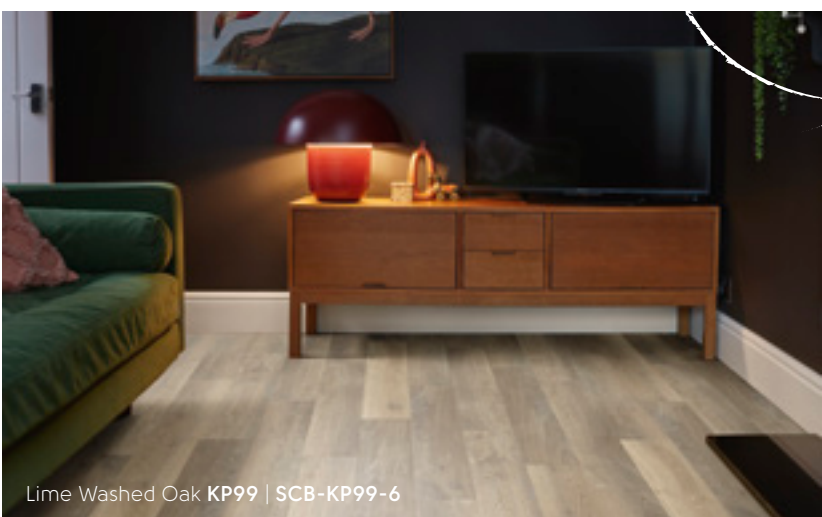

"By combining classic touches with practical materials and pops of vivid colour, we have transformed our house into a contemporary, family-friendly home," shares Hannah.

Modern classic

This worn, sun bleached driftwood effect is now available in a smaller 18"x 3" plank which can be laid in a herringbone or block design for an extra sense of style.