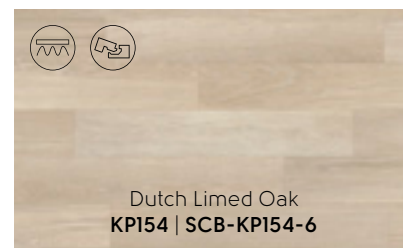

Nordic Limed Oak **KP153**