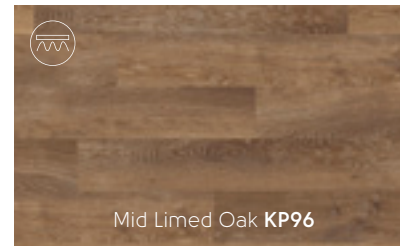

Our designers sourced these beautiful planks from Amsterdam, Holland where they found them recovered from an old wind-powered sawmill. These characterful boards had been smoked which highlighted the visible knots and strong grain detail. The variation in tone, grain and burnished black knots add to the character of these planks, the colour variation gives options for a variety of interior spaces. This characterful oak design is available in three colourways, Washed, Natural and Traditional in a 36" x 6" plank, with two of those colours also available in matching small plank.