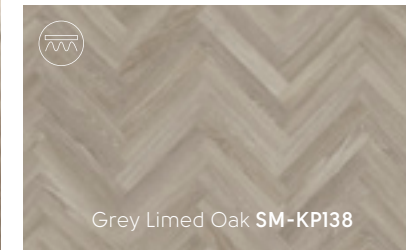

Grey Limed Oak KP138 | SCB-KP138-6