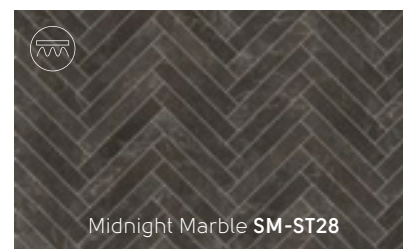

Lucerne Stone **ST25** with DS10 3mm design strip

Lucerne Stone **ST25**

Natural Stone **ST29**

Bath Stone **ST12**

Portland Stone **ST13** | SCB-ST13-18

Natural Stone **ST29** with DS10 3mm design strip

Honed Pebble Slate **ST20** with DS10 3mm design strip

Honed Pebble Slate **ST20** | SCB-ST20-18

Olten Stone **ST24**

Olten Stone **ST24**

 = available in gluedown |  = available in rigid core |  = available in loose lay

Our Inspiration

The original source material for this design came from volcanic rock, dating back 300 million years. Sourced from quarries located in the heart of England's Lake District, our design team have taken inspiration from the characterful details of the linear markings and fractured features to create the riven slate design. Demonstrating the beautiful natural textures of this raw material, use riven slate to introduce dark and sultry tones to your home to create an air of sophistication to any interior.

This collection covers a range of finishes, including rustic, lime washed and painted looks in both traditional and herringbone plank sizes, all finished with a light surface texture. From the pale tones of Washed Scandi Pine to the deep, brown hues of Aged Oak, there is a design and colourway suited for contemporary to rustic interiors.