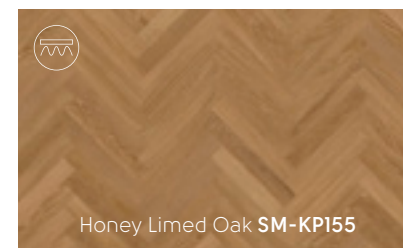

Grey Limed Oak KP138 | SCB-KP138-6

Light Worn Oak KP104

Light Worn Oak KP104

Urban Spotted Gum KP141

Design tip

Create impact across a room using the full sized planks of our Knight Tile range to create a timeless herringbone design, ideal for contemporary and classic interiors alike.

Urban Spotted Gum KP141

Grey Studio Oak KP152

Grey Studio Oak SM-KP152

Quayside Oak KP148

Grey Studio Oak SM-KP152

= available in gluedown | = available in rigid core | = available in loose lay

Our Inspiration

Our designers sourced these beautiful planks from Amsterdam, Holland where they found them recovered from an old wind-powered sawmill. These characterful boards had been smoked which highlighted the visible knots and strong grain detail. The variation in tone, grain and burnished black knots add to the character of these planks, the colour variation gives options for a variety of interior spaces. This characterful oak design is available in three colourways, Washed, Natural and Traditional in a 36" x 6" plank, with two of those colours also available in matching small plank.