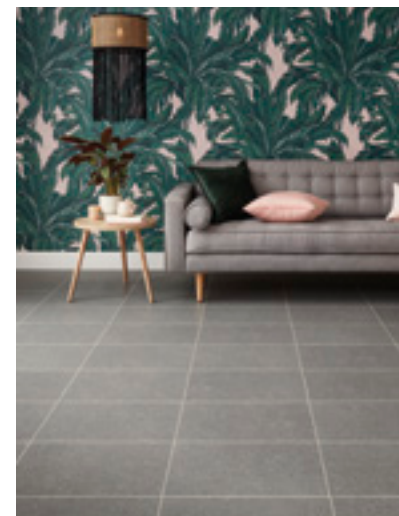

Offering a flexible mix of gluedown and rigid core formats, this collection is ideal for home decorators looking to create stylish interiors with a sense of flow over different subfloor conditions, including uneven or drying floors or where sound transmission from rooms above is a consideration.

This collection covers a range of finishes, including rustic, lime washed and painted looks in both traditional and herringbone plank sizes, all finished with a light surface texture. From the pale tones of Washed Scandi Pine to the deep, brown hues of Aged Oak, there is a design and colourway suited for contemporary to rustic interiors.

Our designers sourced these beautiful planks from Amsterdam, Holland where they found them recovered from an old wind-powered sawmill. These characterful boards had been smoked which highlighted the visible knots and strong grain detail. The variation in tone, grain and burnished black knots add to the character of these planks, the colour variation gives options for a variety of interior spaces. This characterful oak design is available in three colourways, Washed, Natural and Traditional in a 36" x 6" plank, with two of those colours also available in matching small plank.