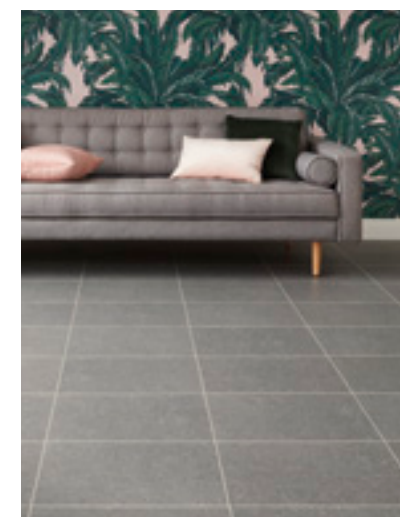

Versatility & style

Our popular Knight Tile collection is our most affordable range, offering versatility to home decorators.

Taking inspiration from a variety of natural stones, slates and marbles the full collection gives a wide variety of choice for every interior. From the classic pale tones of Glacial Marble to the contemporary Grey River Slate, there is a design suited to every home.

Offering a flexible mix of gluedown and rigid core formats, this collection is ideal for home decorators looking to create stylish interiors with a sense of flow over different subfloor conditions, including uneven or drying floors or where sound transmission from rooms above is a consideration.

Featured product: Basel Stone **ST23** with DS10 3mm design strip