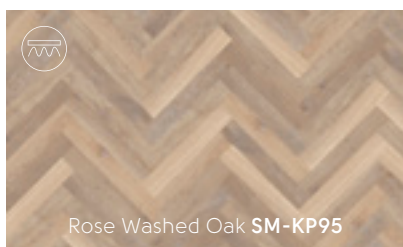

This collection covers a range of finishes, including rustic, lime washed and painted looks in both traditional and herringbone plank sizes, all finished with a light surface texture. From the pale tones of Washed Scandi Pine to the deep, brown hues of Aged Oak, there is a design and colourway suited for contemporary to rustic interiors.

Washed Scandi Pine **KP132** with DS12 3mm design strip

Nordic Limed Oak **KP153**

Nordic Limed Oak **KP153**

Dutch Limed Oak
KP154 | SCB-KP154-6

Dutch Limed Oak **SM-KP154**

Dutch Limed Oak **SM-KP154**

= available in gluedown | = available in rigid core | = available in loose lay

"By combining classic touches with practical materials and pops of vivid colour, we have transformed our house into a contemporary, family-friendly home," shares Hannah.

Modern classic

This worn, sun bleached driftwood effect is now available in a smaller 18"x 3" plank which can be laid in a herringbone or block design for an extra sense of style.