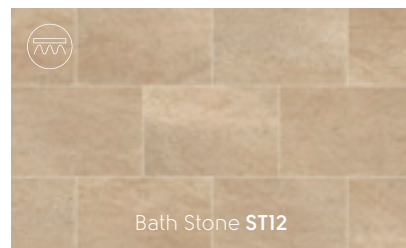

Natural Stone **ST29**