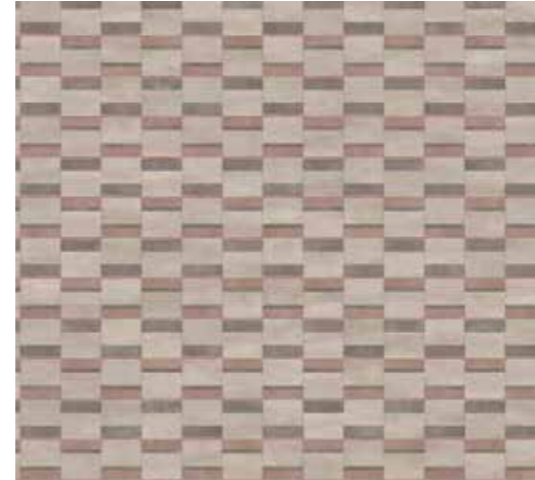

DC451 Created with Tempus Harmony, Modernist Frame and Encaustic Mineral - *Passo Mini*