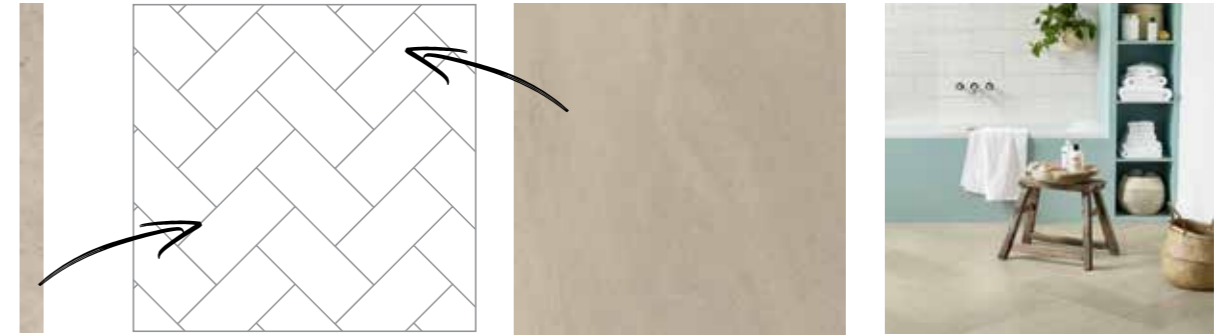

Mirabelle Creme
(chosen as the stripping)

Herringbone Tile
(laying pattern)

Crema
(chosen as the flooring)

The finished result!

American Oak (cross grain)	AROW7050
Bronze	AR0AMP18
Cirrus Air (cross grain)	AROW8100
Concrete Pale	AR0SCN30
Fused Birch (cross grain)	AROW7500
Gold	AR0AMP78
Mirabelle Creme	AR0SMB14
Pure Plain Black	AR0APN22

Pure Plain White	AR0APN11
Shimmer Denim	AR0ASE39
Silver	AR0AMP38
Stria Basalt	AR0SMS43
Stria Sediment	AR0SMS14
Stria Volcanic	AR0SMS42
Wenge Wood (cross grain)	AROW7490
Wild Walnut (cross grain)	AROW7620

Visit amtico.com to find a retailer or call 0121 745 0800