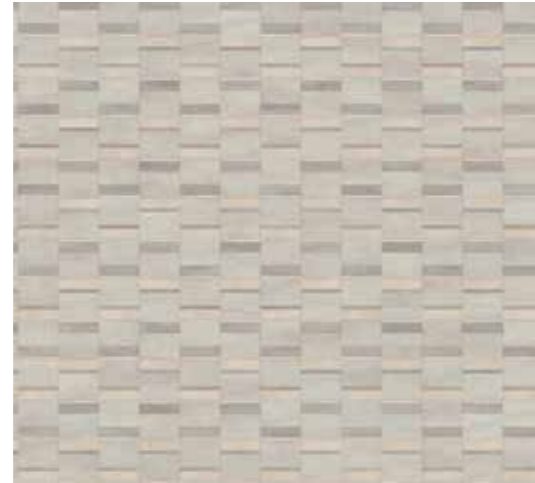

DC450 Created with Tempus Soothe, Stucco Quartz and Tempus Embrace - *Passo Mini*