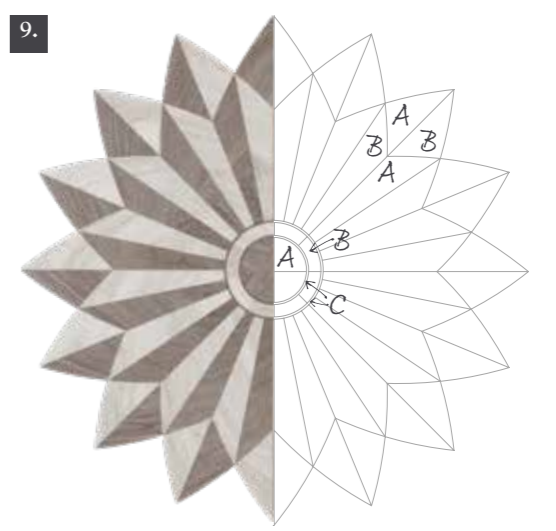

Motifs.

A motif is a stamp of individuality and a stunning addition to your home. Create a statement in your hallway or a focal point in your living room.

- **1. Pavilion**
  AR0MC9501
  1562mm diameter
  Product shown:
  A = Ink Wash Wood
- **2. Small Star**
  AR0MC300
  610mm diameter
  Products shown:
  A = Equator Wave
  B = Parisian Pine
  C = Script Maple Silver
  D = White Wash Wood
- **3. Cassini Oval**
  AR0MC190
  709 x 1034mm
  Products shown:
  A = Basilica Salt
  B = Basilica Shell
- **4. Lotus**
  AR0MC400
  915mm diameter
  Products shown:
  A = White Wash Wood
  B = Nomad Oak
  C = Chateau Oak
  D = Shore Oak
  E = Shore Oak
- **5. Myron**
  AR0MC160
  915mm diameter
  Product shown:
  A and B =
  Cornish Oak
- **6. Constellation**
  AR0MC210
  890mm diameter
  Products shown:
  A = Patina Vapour
  B = Manori Oak
  C = Reclaimed Oak
- **7. Manhattan**
  AR0MC220
  890mm diameter
  Products shown:
  A = Patina Vapour
  B = Shibori Jasmine
  C = Cirrus Dawn
  D = Cirrus Mist
- **8. Origami**
  AR0MC200
  890mm diameter
  Products shown:
  A = York Oak
  B = Cornish Oak
  C and D = Brushed Oak
- **9. Apollo**
  AR0MC230
  890mm diameter
  Products shown:
  A = Wharf Oak
  B = White Wash Wood
  C = Stria Rock