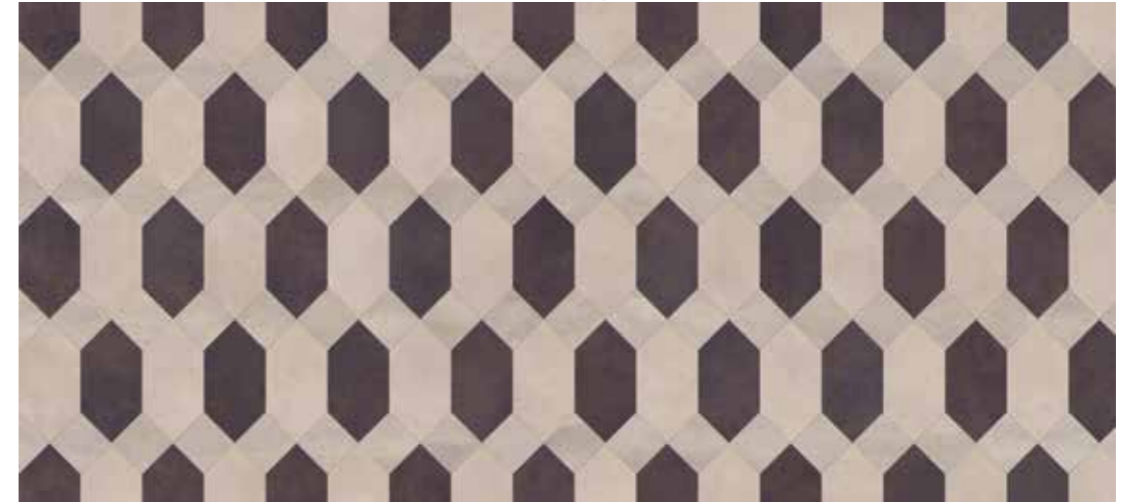

DC466 Created with Encaustic Calcite, Tempus Harmony and Encaustic Umber