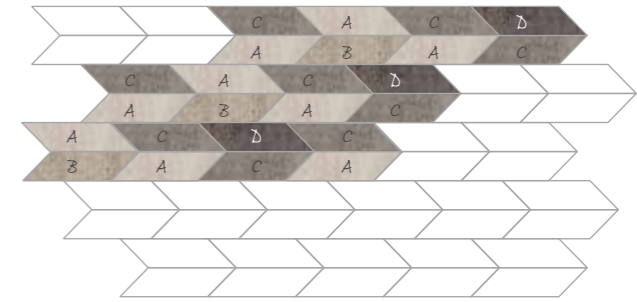

4 Products
Code: EP164

Flagstone

Small: 102 x 102mm   203 x 203mm
203 x 305mm   102 x 203mm
102 x 305mm   305 x 305mm
3 x 915mm (stripping)

Large: 152 x 152mm   305 x 305mm
305 x 457mm   152 x 305mm
152 x 457mm   457 x 457mm
3 x 915mm (stripping)

1 Product Small
with stripping
Code: EP204
1 Product Large
with stripping
Code: EP137