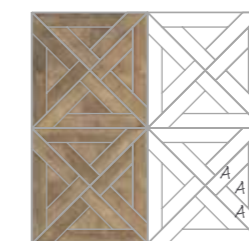

French Weave

610 x 610mm - Full module size to create this pattern

1 Product
Code: EP272