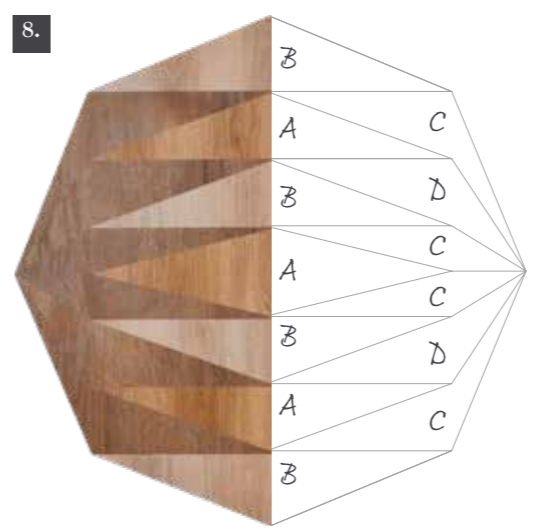

Motifs.

A motif is a stamp of individuality and a stunning addition to your home. Create a statement in your hallway or a focal point in your living room.

- **1. Pavilion**
  AR0MC9501
  1562mm diameter
  Product shown:
  A = Ink Wash Wood
- **2. Small Star**
  AR0MC300
  610mm diameter
  Products shown:
  A = Equator Wave
  B = Parisian Pine
  C = Script Maple Silver
  D = White Wash Wood
- **3. Cassini Oval**
  AR0MC190
  709 x 1034mm
  Products shown:
  A = Basilica Salt
  B = Basilica Shell
- **4. Lotus**
  AR0MC400
  915mm diameter
  Products shown:
  A = White Wash Wood
  B = Nomad Oak
  C = Chateau Oak
  D = Shore Oak
  E = Shore Oak
- **5. Myron**
  AR0MC160
  915mm diameter
  Product shown:
  A and B =
  Cornish Oak
- **6. Constellation**
  AR0MC210
  890mm diameter
  Products shown:
  A = Patina Vapour
  B = Manori Oak
  C = Reclaimed Oak
- **7. Manhattan**
  AR0MC220
  890mm diameter
  Products shown:
  A = Patina Vapour
  B = Shibori Jasmine
  C = Cirrus Dawn
  D = Cirrus Mist
- **8. Origami**
  AR0MC200
  890mm diameter
  Products shown:
  A = York Oak
  B = Cornish Oak
  C and D = Brushed Oak
- **9. Apollo**
  AR0MC230
  890mm diameter
  Products shown:
  A = Wharf Oak
  B = White Wash Wood
  C = Stria Rock