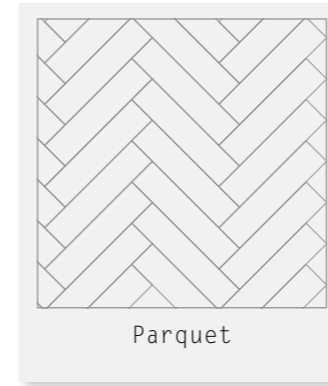

Plank sizes used to create this pattern...

Small
76 x 229mm

Also available in:

Large
114 x 457mm