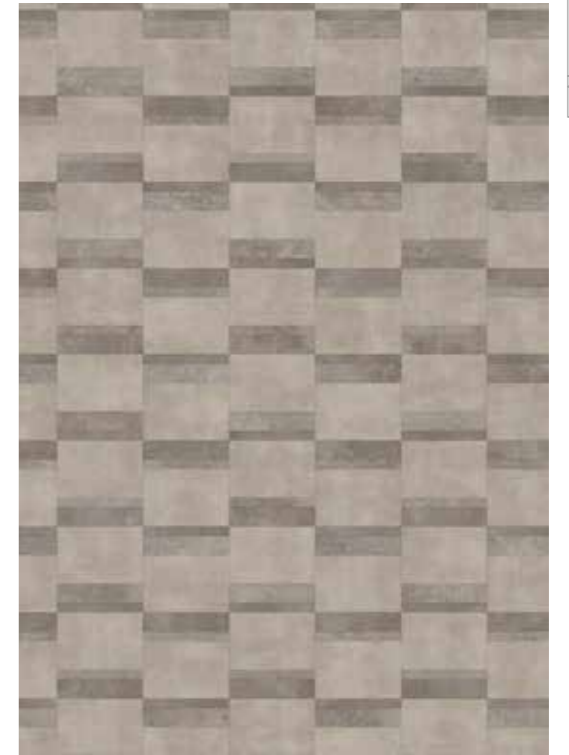

VISIT THE ROOM VISUALISER FOR MORE OPTIONS

Visit amtico.com to find a retailer or call 0121 745 0800

DC399 Created with Modernist Spire, Modernist Lintel and Tempus Pause - *Passo Small*

DC401 Created with Stucco Putty, Kura Caraway and Modernist Frame - *Passo Small*