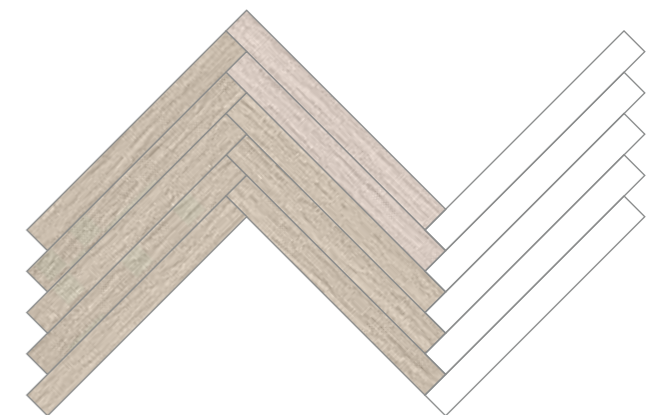

DECK BLOCK

Size shown: 184 x 1219mm (stripping required)

STRIPWOOD

Size shown: 102 x 914mm

BOARDWALK

Size shown: 184 x 1219mm, 102 x 914mm

Checkerboard

CHECKERBOARD

Size shown: 305 x 305mm (stripping optional)

Herringbone

HERRINGBONE TILE

Size shown: 305 x 457mm (stripping optional)

HERRINGBONE PLANK

Size shown: 102 x 914mm

i Amtico Spacia is available in a range of plank and tile sizes. Please refer to page 72 for size options.