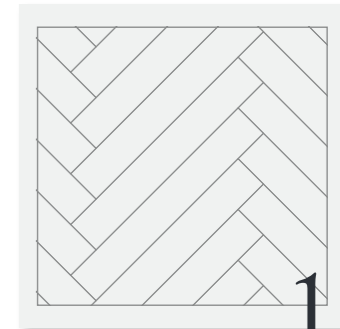

Antico Spacia Collection
Wood

Visit antico.com to find a retailer or call 0121 745 0800

Get the look

Created with Amtico Spacia | Wood

How to create this look...

Herringbone Plank laying pattern

Plank size 184 x 1219mm