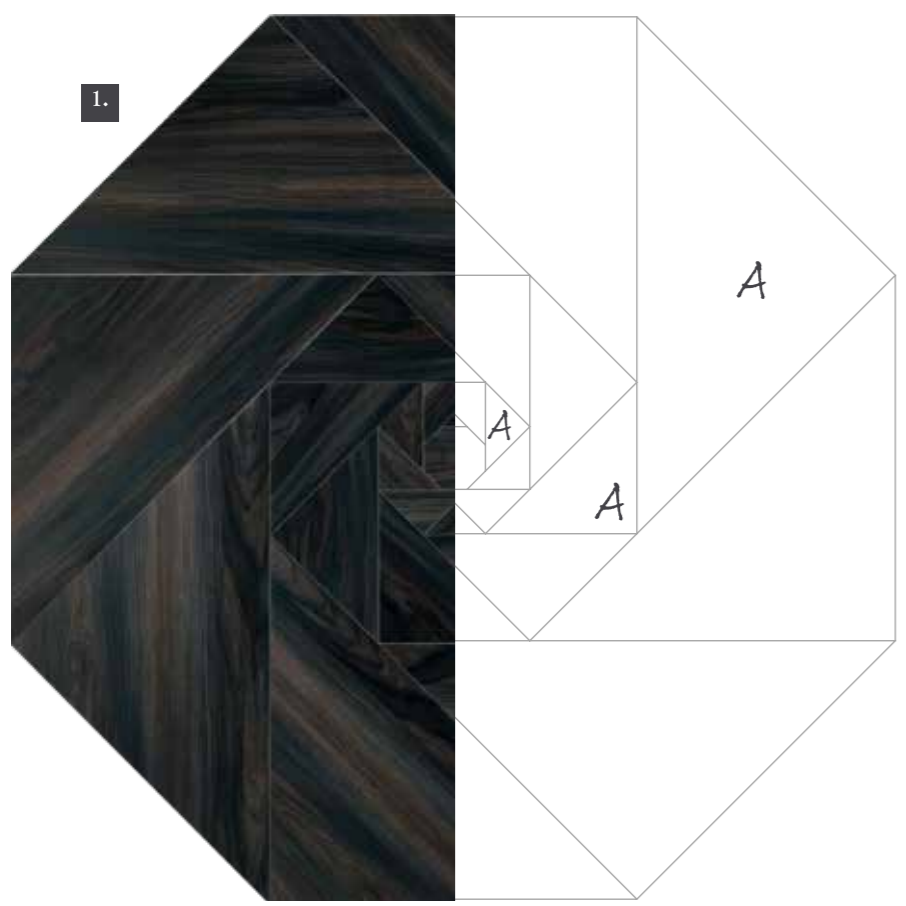

Motifs.

A motif is a stamp of individuality and a stunning addition to your home. Create a statement in your hallway or a focal point in your living room.

- **1. Pavilion**
  AR0MC9501
  1562mm diameter
  Product shown:
  A = Ink Wash Wood
- **2. Small Star**
  AR0MC300
  610mm diameter
  Products shown:
  A = Equator Wave
  B = Parisian Pine
  C = Script Maple Silver
  D = White Wash Wood
- **3. Cassini Oval**
  AR0MC190
  709 x 1034mm
  Products shown:
  A = Basilica Salt
  B = Basilica Shell
- **4. Lotus**
  AR0MC400
  915mm diameter
  Products shown:
  A = White Wash Wood
  B = Nomad Oak
  C = Chateau Oak
  D = Shore Oak
  E = Shore Oak
- **5. Myron**
  AR0MC160
  915mm diameter
  Product shown:
  A and B =
  Cornish Oak
- **6. Constellation**
  AR0MC210
  890mm diameter
  Products shown:
  A = Patina Vapour
  B = Manori Oak
  C = Reclaimed Oak
- **7. Manhattan**
  AR0MC220
  890mm diameter
  Products shown:
  A = Patina Vapour
  B = Shibori Jasmine
  C = Cirrus Dawn
  D = Cirrus Mist
- **8. Origami**
  AR0MC200
  890mm diameter
  Products shown:
  A = York Oak
  B = Cornish Oak
  C and D = Brushed Oak
- **9. Apollo**
  AR0MC230
  890mm diameter
  Products shown:
  A = Wharf Oak
  B = White Wash Wood
  C = Stria Rock