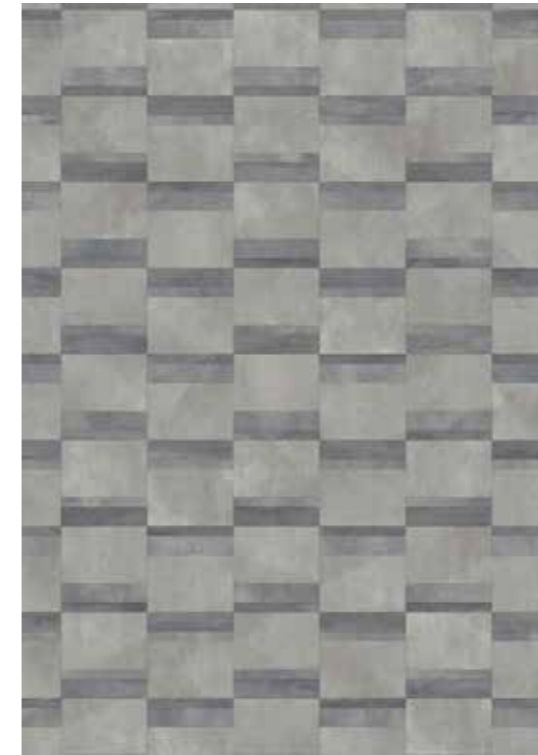

VISIT THE ROOM VISUALISER FOR MORE OPTIONS

Visit amtico.com to find a retailer or call 0121 745 0800

DC399 Created with Modernist Spire, Modernist Lintel and Tempus Pause - *Passo Small*

DC401 Created with Stucco Putty, Kura Caraway and Modernist Frame - *Passo Small*