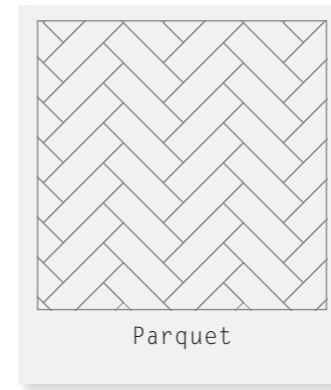

From industrial concrete finishes to delicate marble tones, stone parquet is an elegant balance between traditional pattern and modern materials.

Available in two classic Parquet sizes

1
76 x 229mm

2
102 x 457mm

SP101 Mulled Oak in Small Parquet laying pattern

Amtico Spacia | Wood Parquet

Parquet

Plank sizes used to create this pattern...

Small
76 x 229mm

Also available in:

Large
102 x 457mm

New antimicrobial protection
Proven to reduce the presence of potentially harmful bacteria by 99.9% over 24 hours.