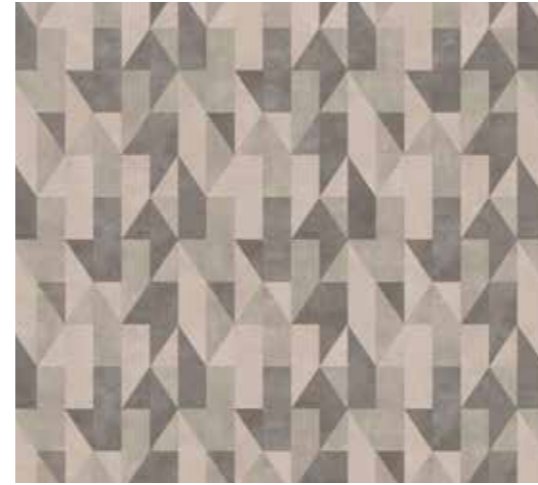

Aspekt

Plank sizes used to create this pattern...

Mini
76 x 229mm

Small
152 x 457mm

DC442 Created with Tempus Soothe, Tempus Pause and Modernist Spire - *Aspekt Mini*

DC446 Created with Encaustic Calcite, Modernist Frame and Stucco Putty - *Aspekt Mini*