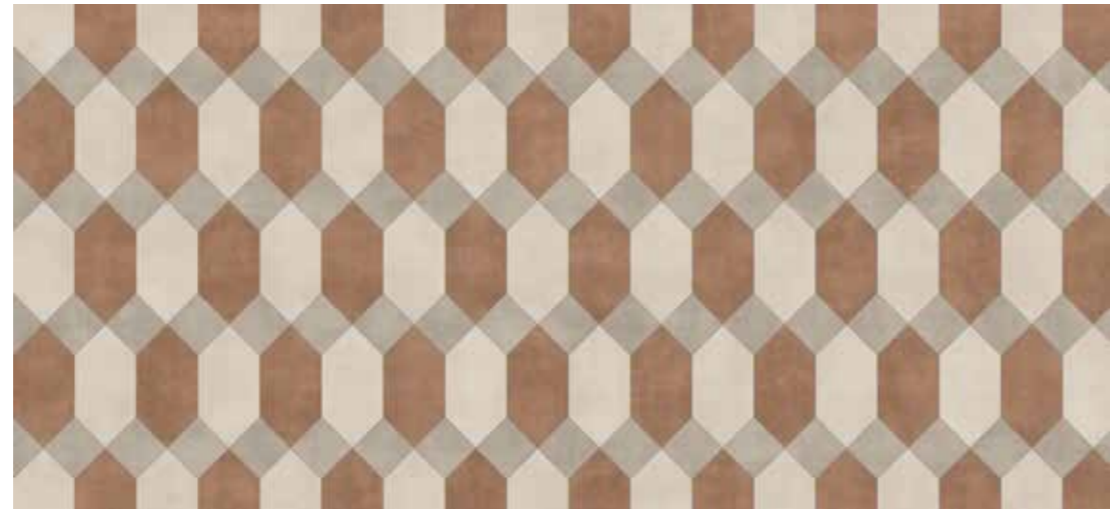

Visit amtico.com to find a retailer or call 0121 745 0800

Tile sizes used to create this pattern...

DC461 Created with Stucco Putty, Modernist Frame and Encaustic Kyanite

DC462 Created with Stucco Clay, Stucco Putty and Stucco Quartz