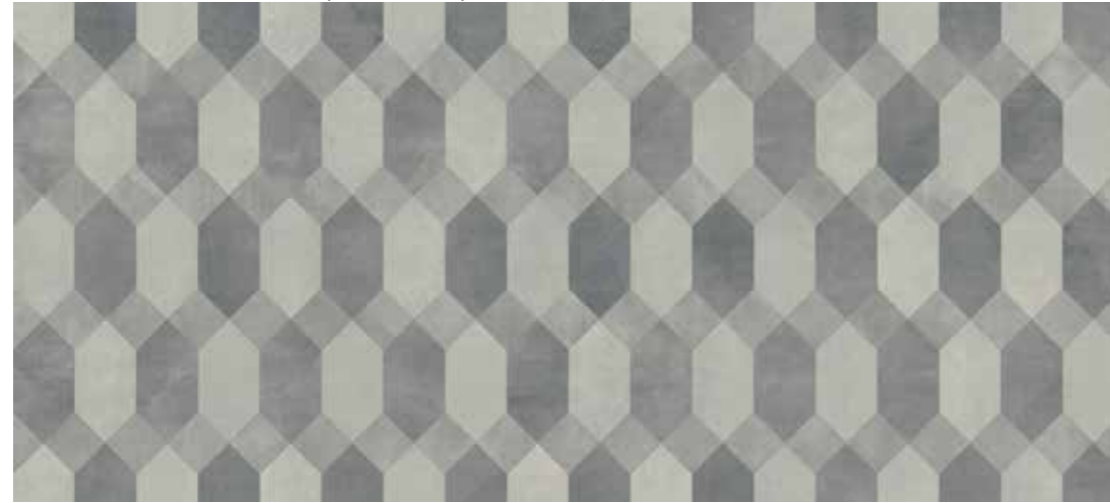

Visit amtico.com to find a retailer or call 0121 745 0800

Tile sizes used to create this pattern...

DC461 Created with Stucco Putty, Modernist Frame and Encaustic Kyanite

DC462 Created with Stucco Clay, Stucco Putty and Stucco Quartz