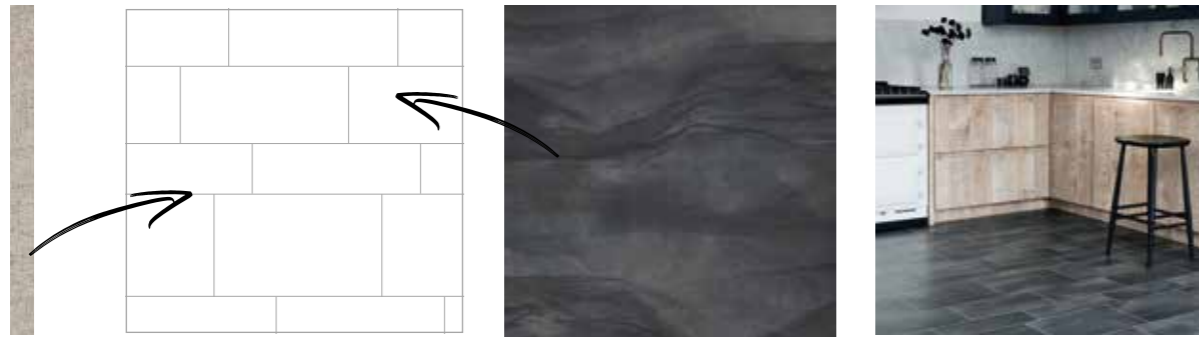

Stripping.

Planks and tiles can be set next to each other or divided by a thin line of stripping. The stripping helps to define your grout style and can be as subtle or bold as you like, so different size options are available to order – it's all about the width and colour of the line.

Basilica Shell
(chosen as the stripping)

Random Stone
(standard laying pattern)

Umbra Eclipse
(chosen as the flooring)

The finished result!

American Oak (cross grain)	AROW7050
Bronze	AR0AMP18
Cirrus Air (cross grain)	AROW8100
Concrete Pale	AR0SCN30
Fused Birch (cross grain)	AROW7500
Gold	AR0AMP78
Mirabelle Creme	AR0SMB14
Pure Plain Black	AR0APN22

Pure Plain White	AR0APN11
Shimmer Denim	AR0ASE39
Silver	AR0AMP38
Stria Basalt	AR0SMS43
Stria Sediment	AR0SMS14
Stria Volcanic	AR0SMS42
Wenge Wood (cross grain)	AROW7490
Wild Walnut (cross grain)	AROW7620