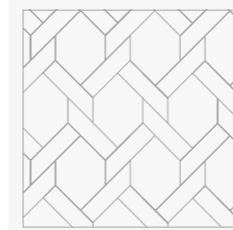

Castel Weave

1

“Structured and symmetrical, this is a contemporary take on classic geometry.”

Sarah Escott *Design Manager*