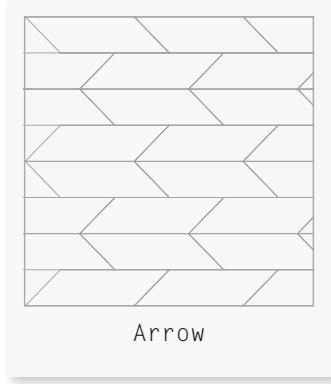

3

4

2

- 1. Arrow laying pattern
- 2. Designers' Choice DC160
- 3. Basilica Shell
- 4. Basilica Salt

Basilica Salt and Basilica Shell in Arrow laying pattern - Designers' Choice

Arrow

Plank sizes used to create this pattern...