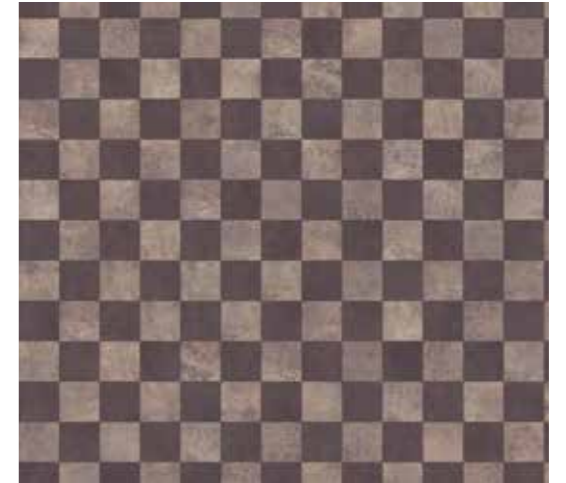

DC366 Created with Kura Cassia and Encaustic Umber

DC304 Created with Graphite Slate, Basilica Salt and Kura Caraway

Amtico Signature | Designers' Choice | Edge

1

2

“Lending itself to an array of contemporary schemes, Edge is dramatic in daring colour combinations, yet sophisticated in subtler, blush-toned palettes.”