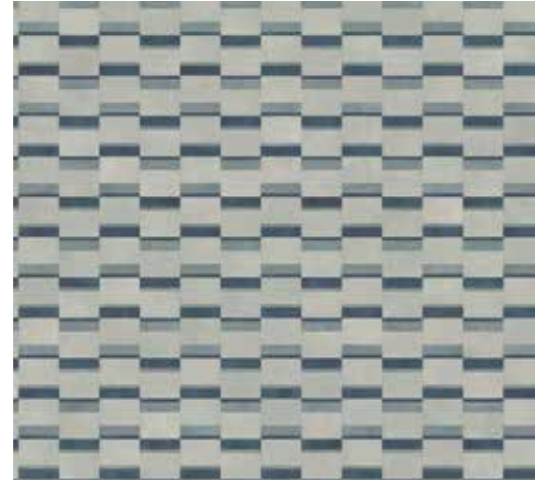

DC397 Created with Diffusion Lux, Diffusion Chambray and Stucco Flax - *Passo Mini*