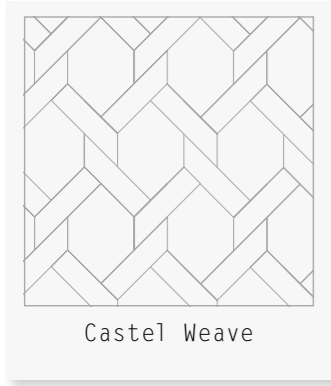

2

3

- 1. Castel Weave laying pattern
- 2. Designers' Choice DC266
- 3. White Wash Wood

White Wash Wood in Castel Weave laying pattern - Designers' Choice

Amtico Signature | Designers' Choice | Castel Weave