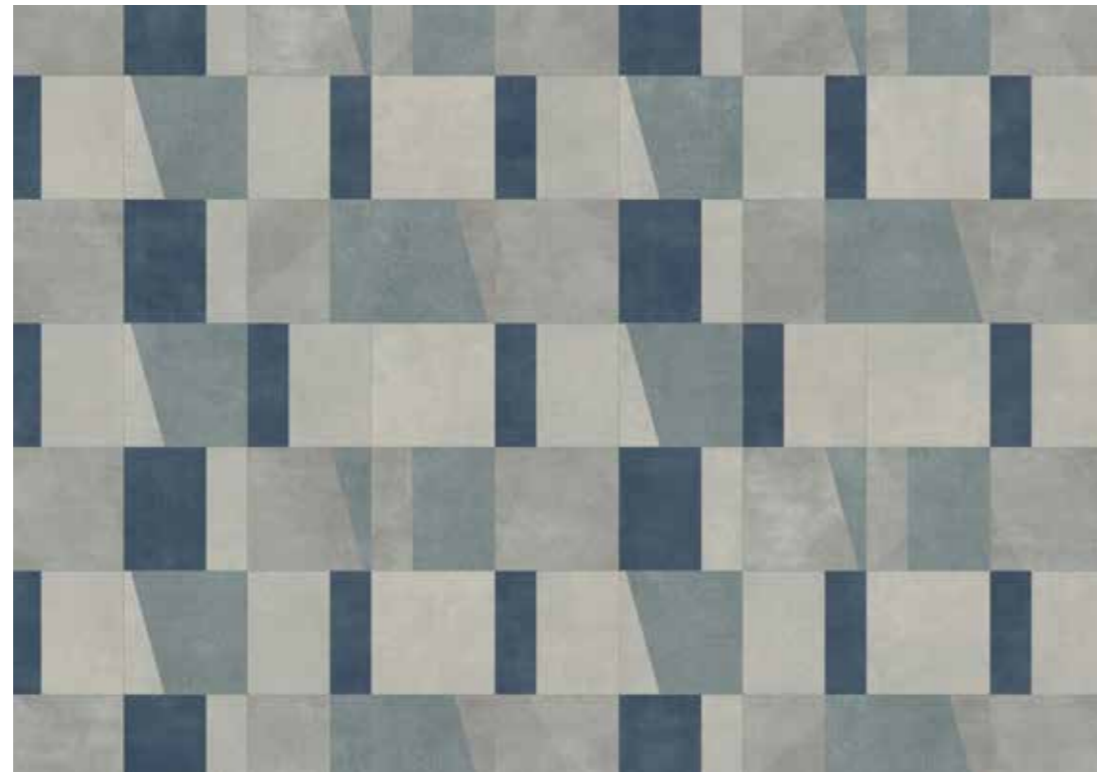

Visit amtico.com to find a retailer or call 0121 745 0800

Edge

Full unit size used to create this pattern...

229 x 229mm

DC395 Created with Tempus Harmony, Tempus Pause, Tempus Soothe and Tempus Embrace

DC392 Created with Stucco Flax, Diffusion Chambray, Diffusion Lux and Modernist Spire