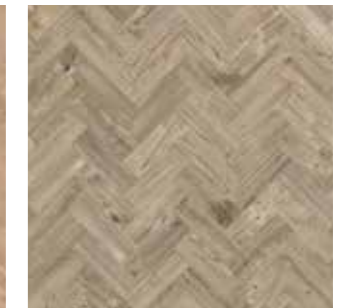

Sun Bleached Oak Parquet
(Small SP126)*
(Large SP164)*