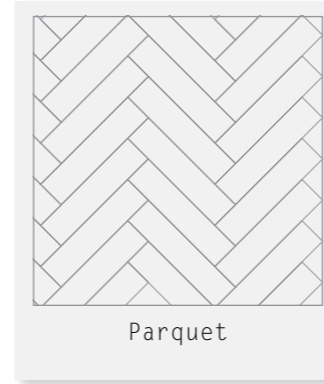

Amtico Form | Parquet

Plank sizes used to create this pattern...

Small
76 x 229mm

Also available in:

Large
114 x 457mm