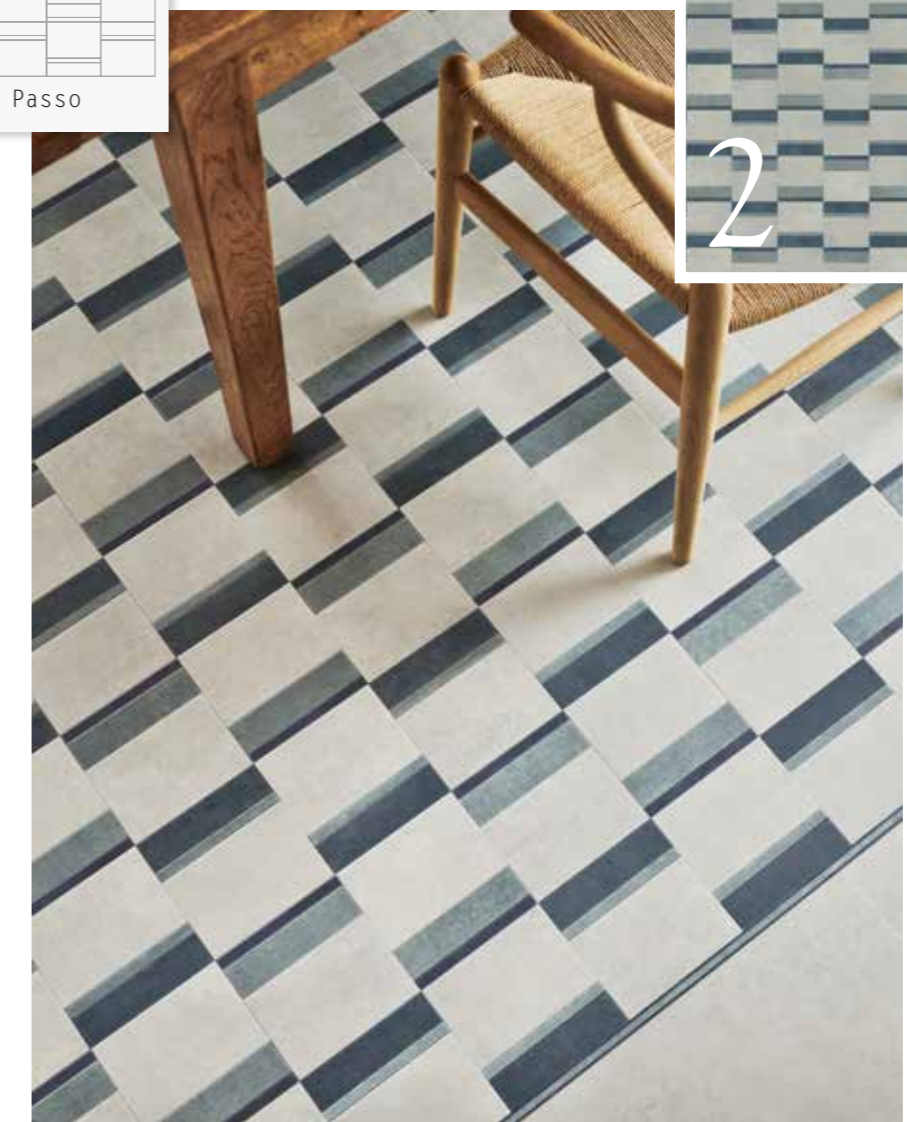

DC370 Created with Kura Kala and Modernist Frame - Key Stone Mini

DC216 Created with Composite Calcium and Graphite Slate - Key Stone Small

1

2

- 1. Passo Mini laying pattern
- 2. Designers' Choice DC397
- 3. Diffusion Lux
- 4. Diffusion Chambray
- 5. Stucco Flax