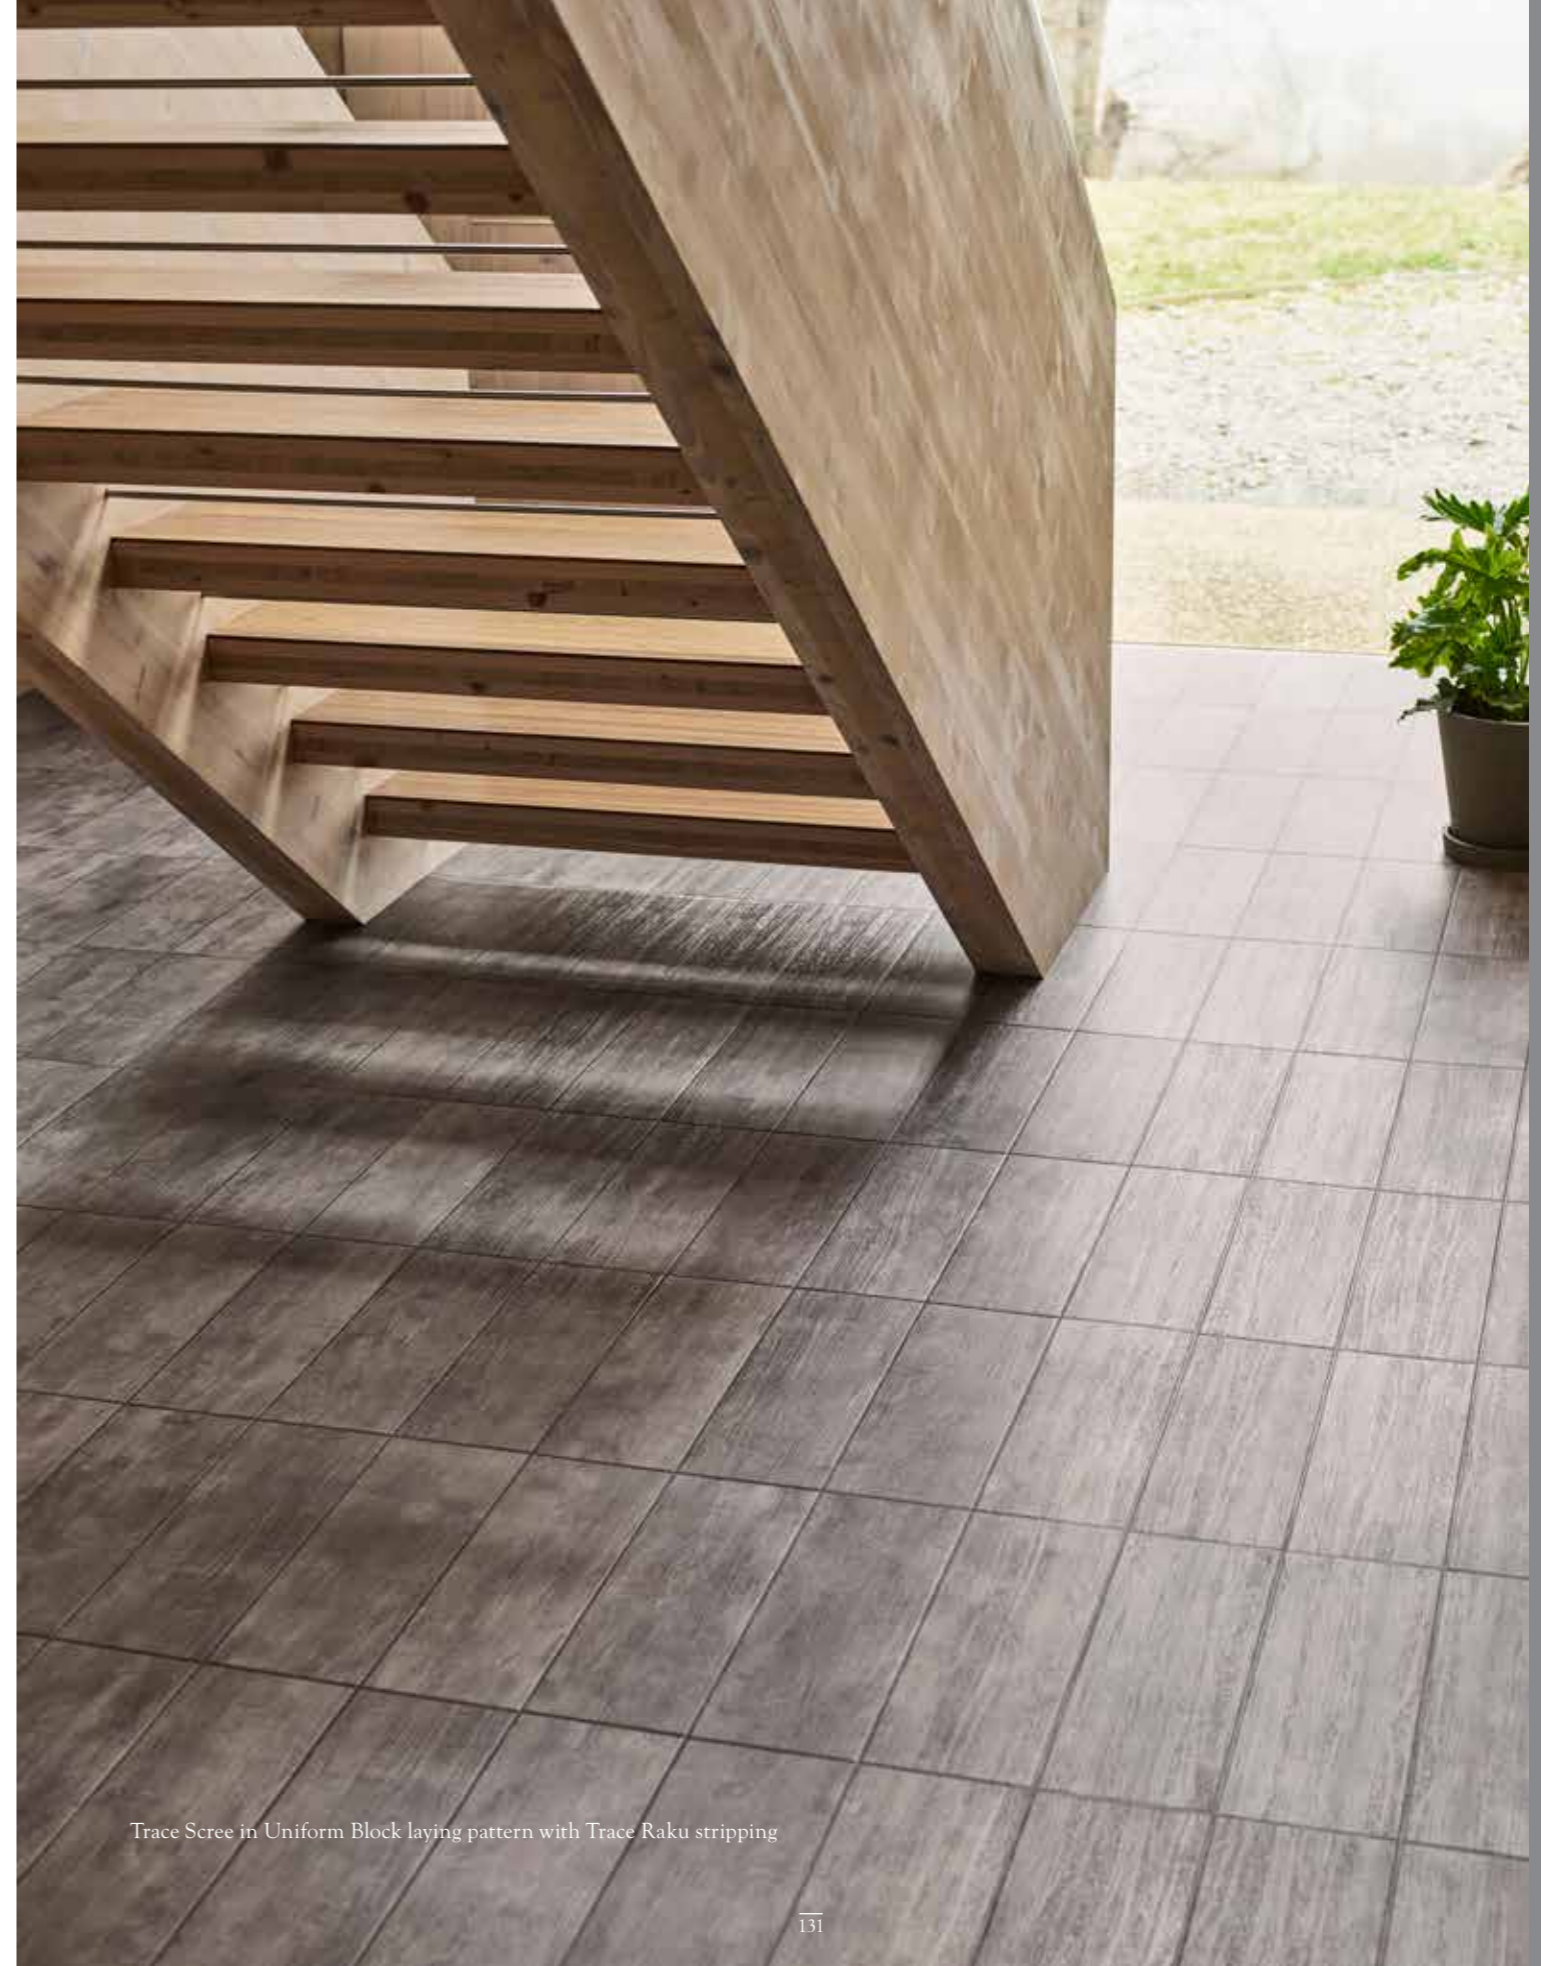

Lunar Pine

AR0W8260

Trace Scree in Uniform Block laying pattern with Trace Raku stripping

Visit amtico.com to find a retailer or call 0121 745 0800

Amtico Signature Collection

Stone

Visit amtico.com to find a retailer or call 0121 745 0800