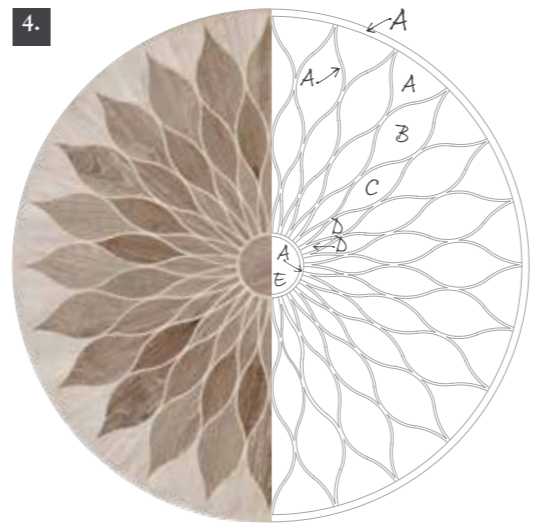

Motifs.

A motif is a stamp of individuality and a stunning addition to your home. Create a statement in your hallway or a focal point in your living room.

- **1. Pavilion**
  AR0MC9501
  1562mm diameter
  Product shown:
  A = Ink Wash Wood
- **2. Small Star**
  AR0MC300
  610mm diameter
  Products shown:
  A = Equator Wave
  B = Parisian Pine
  C = Script Maple Silver
  D = White Wash Wood
- **3. Cassini Oval**
  AR0MC190
  709 x 1034mm
  Products shown:
  A = Basilica Salt
  B = Basilica Shell
- **4. Lotus**
  AR0MC400
  915mm diameter
  Products shown:
  A = White Wash Wood
  B = Nomad Oak
  C = Chateau Oak
  D = Shore Oak
  E = Shore Oak
- **5. Myron**
  AR0MC160
  915mm diameter
  Product shown:
  A and B =
  Cornish Oak
- **6. Constellation**
  AR0MC210
  890mm diameter
  Products shown:
  A = Patina Vapour
  B = Manori Oak
  C = Reclaimed Oak
- **7. Manhattan**
  AR0MC220
  890mm diameter
  Products shown:
  A = Patina Vapour
  B = Shibori Jasmine
  C = Cirrus Dawn
  D = Cirrus Mist
- **8. Origami**
  AR0MC200
  890mm diameter
  Products shown:
  A = York Oak
  B = Cornish Oak
  C and D = Brushed Oak
- **9. Apollo**
  AR0MC230
  890mm diameter
  Products shown:
  A = Wharf Oak
  B = White Wash Wood
  C = Stria Rock