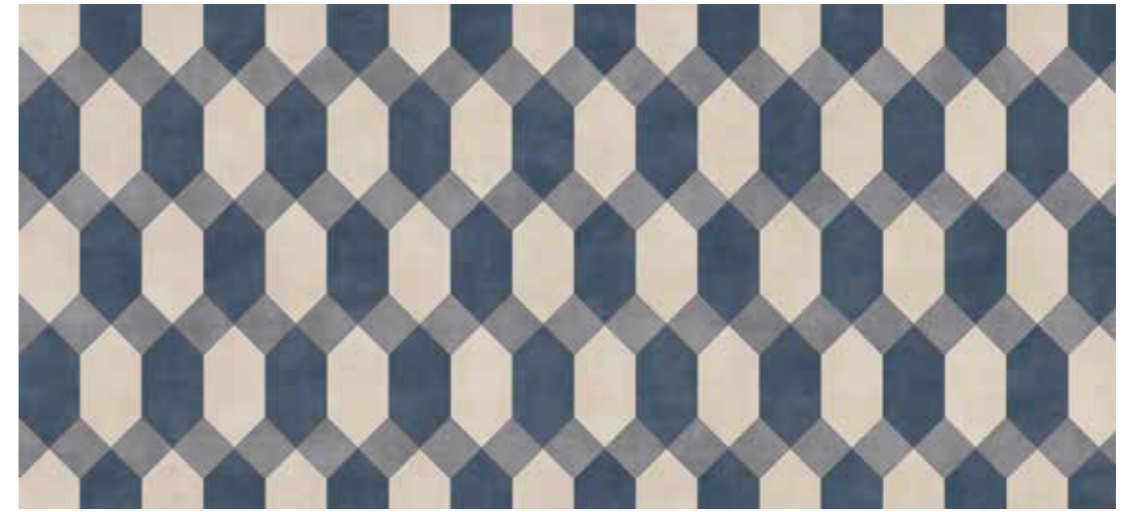

DC465 Created with Stucco Flax, Stucco Cave and Stucco Quartz