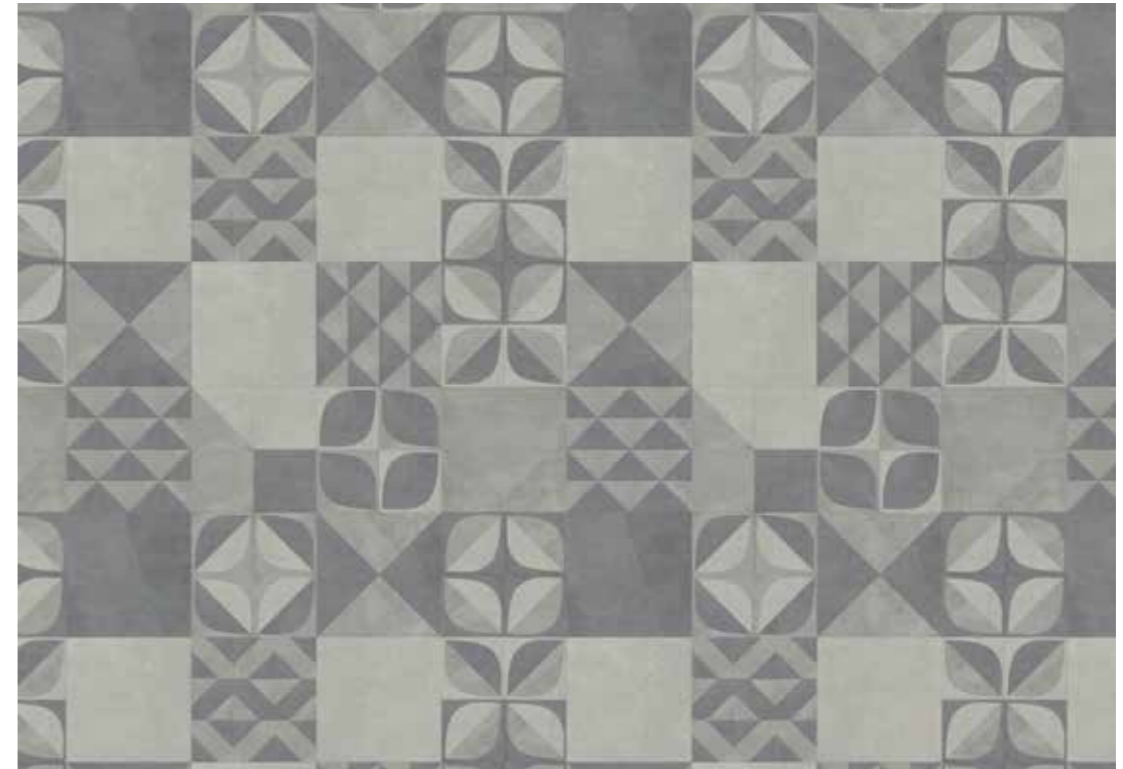

Visit amtico.com to find a retailer or call 0121 745 0800

Muralist

Full unit size used to create this pattern...

229 x 229mm

DC326 Created with Basilica Salt, Kura Caraway and Graphite Slate

DC327 Created with Modernist Lintel, Modernist Spire and Diffusion Lux