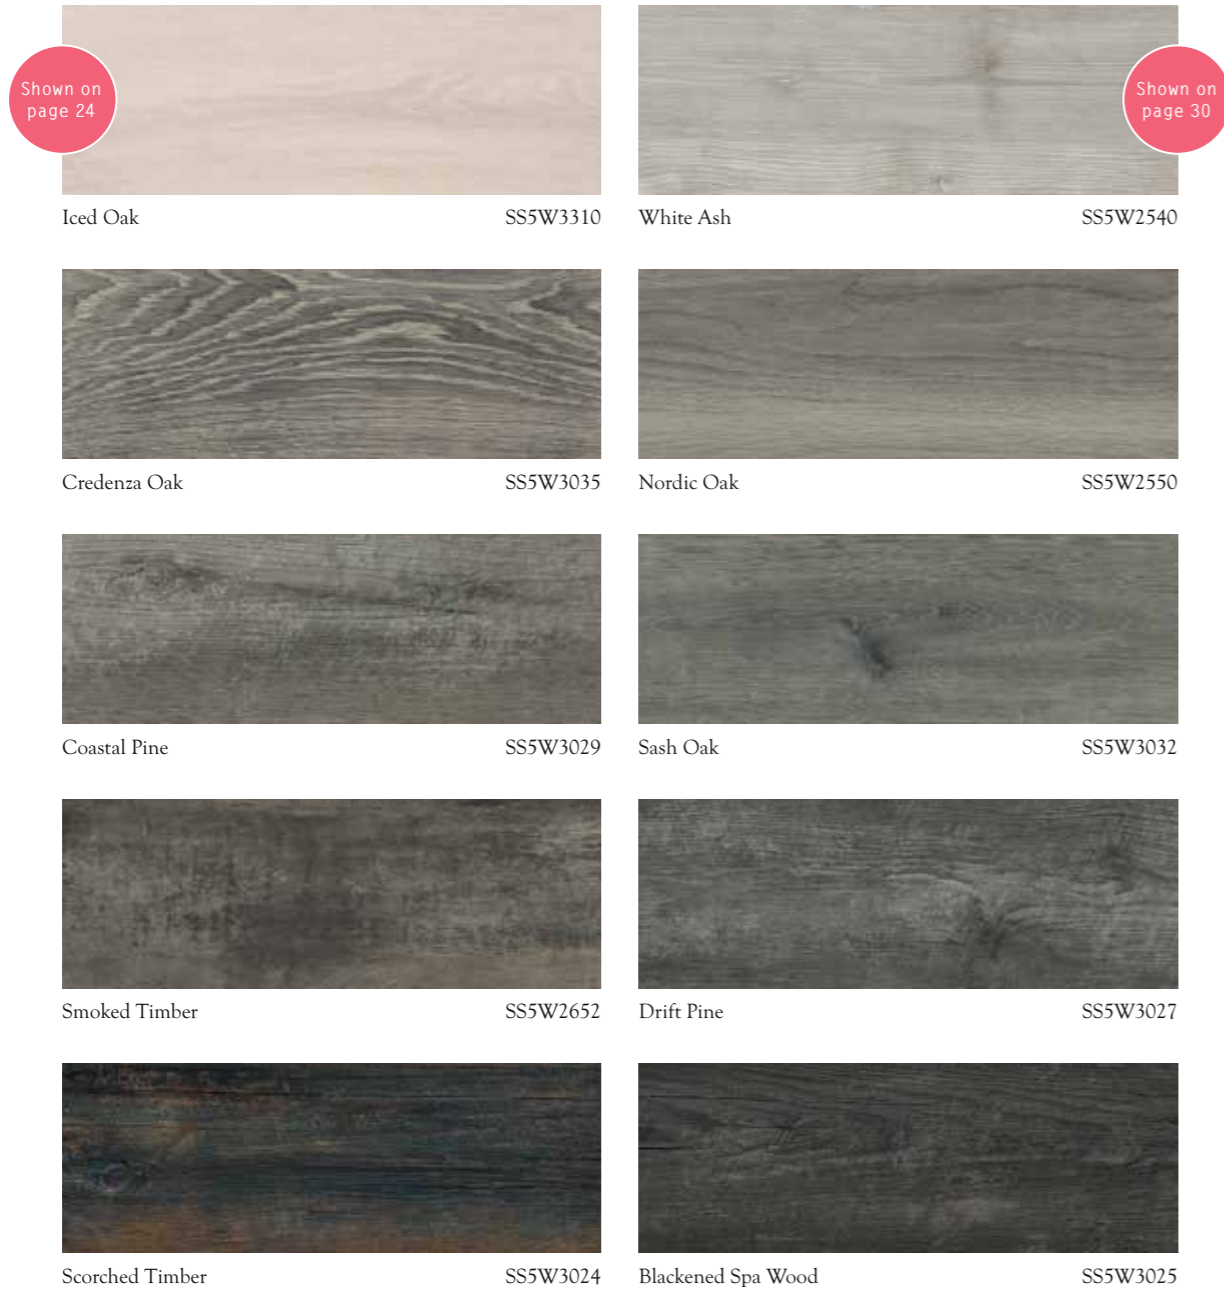

Amtico Spacia | Wood
Cool

New antimicrobial protection
Proven to reduce the presence of potentially harmful bacteria by 99.9% over 24 hours.

Visit [amtico.com](https://www.amtico.com) to find a retailer or call 0121 745 0800