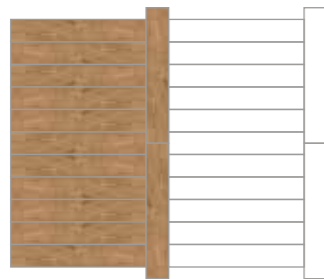

Order your free samples at amtico.com/flooring/samples

Powdered Oak in Large Parquet laying pattern

HERRINGBONE

Herringbone Plank

Plank size shown: 102 x 914mm | Additional sizes available

PLANK

Wicket

Plank size shown: 184 x 1219mm | Additional sizes available

PLANK

Deck Block

Plank size shown: 184 x 1219mm
Additional sizes available | 3mm stripping

PLANK

Stripwood

Plank size shown: 102 x 914mm | Additional sizes available

Granary Oak in Stripwood laying pattern

PARQUET