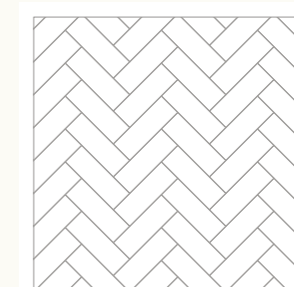

Amtico Spacia

Wood

GET THE LOOK | MULLED OAK

Soft shades

Mulled Oak's rich, caramel tones beautifully complement a traditional wood grain. Used in a simple Small Parquet laying pattern, the subtle limed qualities give the room a Scandinavian feel.

Learn more about Amtico Spacia at [amtico.com](https://www.amtico.com)

01 LAYING PATTERN
Small Parquet

02 PLANK SIZE
76 x 229mm

03 WOOD
Mulled Oak

This Large Parquet laying pattern adds a traditional touch while the light greys of the oak keep the atmosphere fresh and bright.