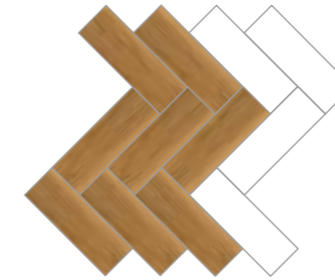

Order your free samples at amtico.com/flooring/samples

Powdered Oak in Large Parquet laying pattern

HERRINGBONE

Herringbone Plank

Plank size shown: 102 x 914mm | Additional sizes available

PLANK

Wicket

Plank size shown: 184 x 1219mm | Additional sizes available

PLANK

Deck Block

Plank size shown: 184 x 1219mm
Additional sizes available | 3mm stripping

PLANK

Stripwood

Plank size shown: 102 x 914mm | Additional sizes available

Granary Oak in Stripwood laying pattern

PARQUET

Small Parquet

Plank size: 76 x 229mm

PARQUET

Large Parquet

Plank size: 102 x 457mm

Urban Salvaged Timber in Boardwalk laying pattern

PLANK

Boardwalk