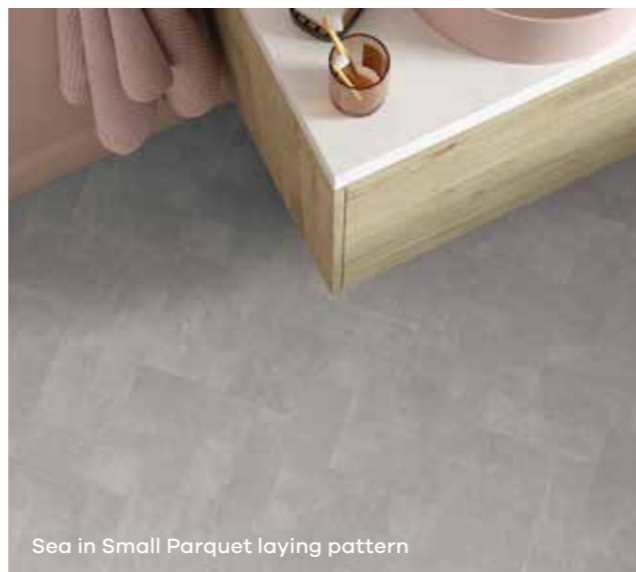

Order your free samples at amtico.com/flooring/samples

PARQUET

Small Parquet

Tile size: 76 x 229mm

PARQUET

Large Parquet

Tile size: 102 x 457mm

See in Small Parquet laying pattern