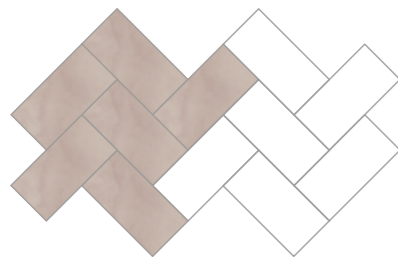

Tile size shown: 305 x 457mm | Additional sizes available

TILE

Checkerboard