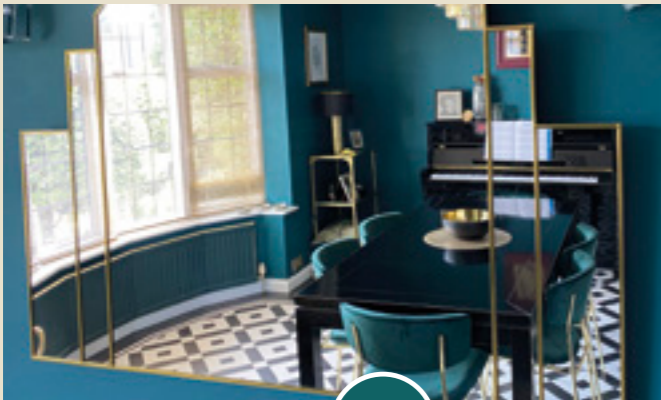

"We wanted this room to have the 'wow factor' and it is completely different to the rest of the house and to our usual style of simple pastels and neutrals." shares Katie.