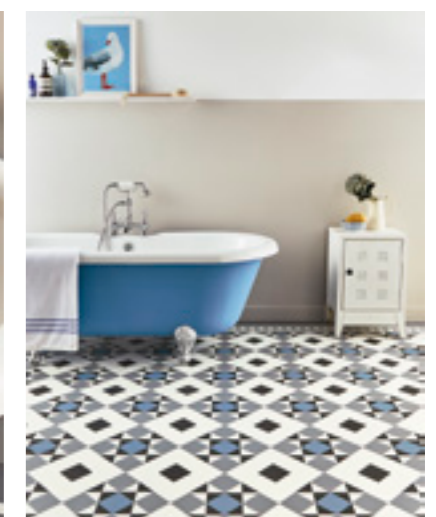

Victorian grandeur

The Heritage Collection features a range of exquisite designs inspired by the architectural tiled floors of grand Victorian and Regency villas and townhouses.

Each design has been created to give the opulent look of classic geometric tiles. From striking monochrome designs to beautifully blended traditional patterns, the collection reflects both the classic elegance of historic homes and the boldness of contemporary trends.

Ideal for recreating the original character of period interiors or for a contemporary statement look, the heritage look, the Heritage Collection features a tasteful mix of shades that can be used to create a totally individual look.

Presenting a range of 12 colours, from timeless terracotta, crimson and gold to contemporary dove grey, taupe and baby blue, the Heritage Collection features square, triangle and octagonal tiles, available in all 12 shades, which can be mixed and matched in any combination to create a truly individual floor.

Featured product: Clifton CLIF-04