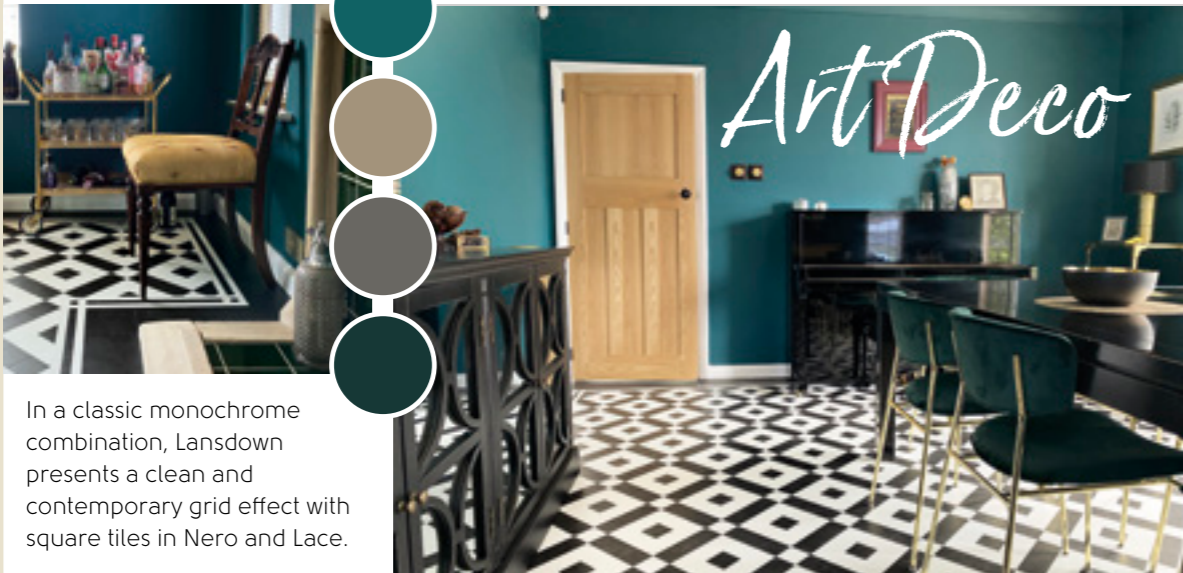

In a classic monochrome combination, Lansdown presents a clean and contemporary grid effect with square tiles in Nero and Lace.