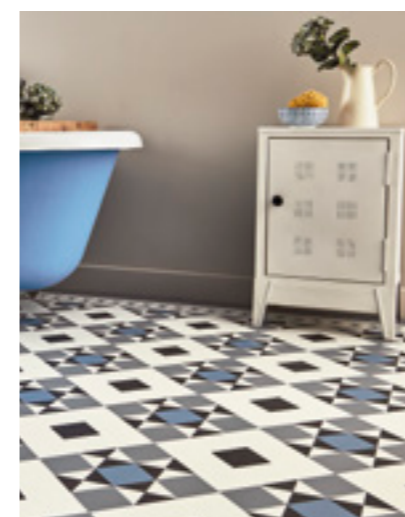

Victorian grandeur

The Heritage Collection features a range of exquisite designs inspired by the architectural tiled floors of grand Victorian and Regency villas and townhouses.

Each design has been created to give the opulent look of classic geometric tiles. From striking monochrome designs to beautifully blended traditional patterns, the collection reflects both the classic elegance of historic homes and the boldness of contemporary trends.

Ideal for recreating the original character of period interiors or for a contemporary statement look, the heritage look, the Heritage Collection features a tasteful mix of shades that can be used to create a totally individual look.

Presenting a range of 12 colours, from timeless terracotta, crimson and gold to contemporary dove grey, taupe and baby blue, the Heritage Collection features square, triangle and octagonal tiles, available in all 12 shades, which can be mixed and matched in any combination to create a truly individual floor.

Featured product: Clifton CLIF-04