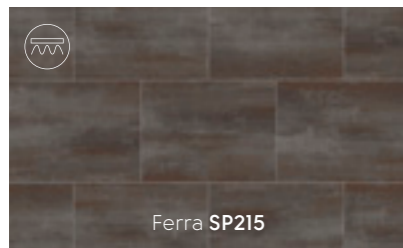

Light surface textures

Inspired by polished limestone and poured concrete, the contemporary look and feel of Opus is carried across to its stone range.

The extra-large tile sizes paired with light surface texture and micro bevelled edge enhances the smooth, modern look that can be paired with matching design strips to complement the style of your room.

Varying in shades of creamy white with Luna and darker tones of Lutum the Opus stone collection is the perfect option for contemporary interiors.

Featured product: Fumo SP216 with DS12 3mm design strip

Luna **SP111**

Solis **SP112**

Terra **SP212**

Terra **SP212** with DS10 3mm design strip

Urbus **SP213** with DS10 3mm grout strip

Mico **SP211**

Argento **SP217**

Argento **SM-SP217**

Urbus **SP213**

Mico **SP211**

 = available in gluedown |  = available in rigid core |  = available in loose lay

= available in gluedown | = available in rigid core | = available in loose lay